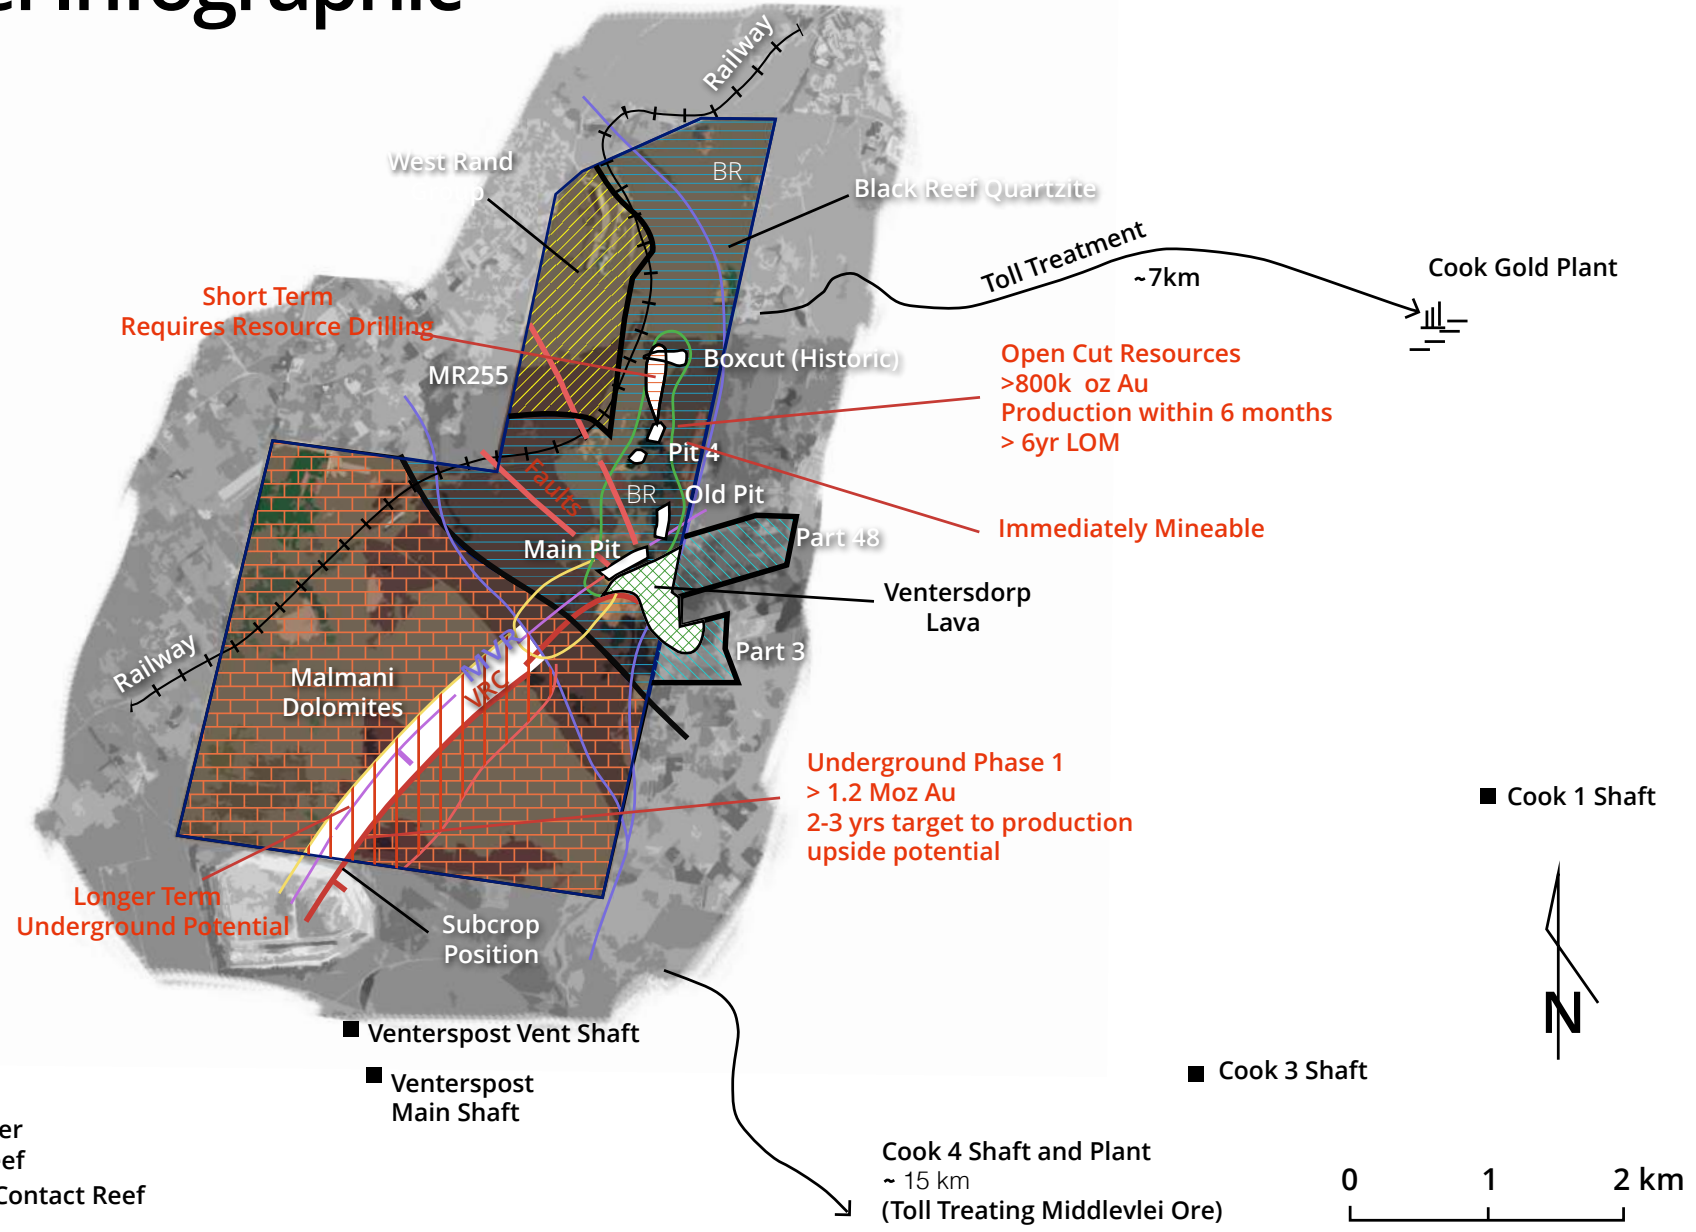

Middelvlei Infographic

Ranifontein Township

-  BR Black Reef
-  CL Carbon Leader
-  MVR Middelvlei reef
-  VCR Venterdorp Contact Reef

-  Venterdorp Vent Shaft
-  Venterdorp Main Shaft

Cook 4 Shaft and Plant
~ 15 km
(Toll Treating Middelvlei Ore)

 Cook 1 Shaft
 Cook 3 Shaft

 0 1 2 km